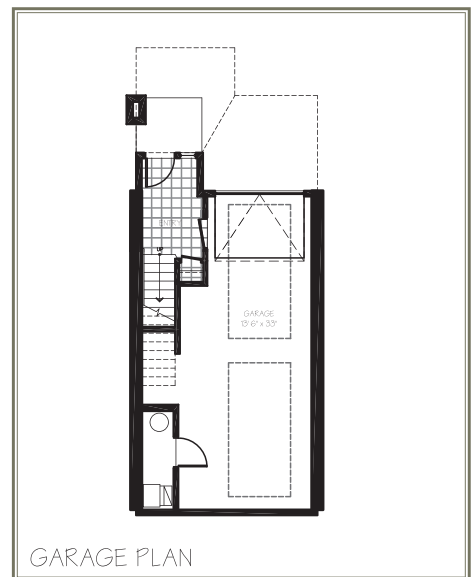

SHADOW *falls*
 Nestled in a River Bluff Neighborhood.

205, 207, 209 & 211
 Otis Ave.
 1,750 sq ft

Rowhouse
 2 Bedrooms
 2 1/2 Bathrooms
 2 Car Garage
 100 sq ft deck

Shadow-Falls.com - 651-276-8555 - 215 Otis Ave., St. Paul, MN