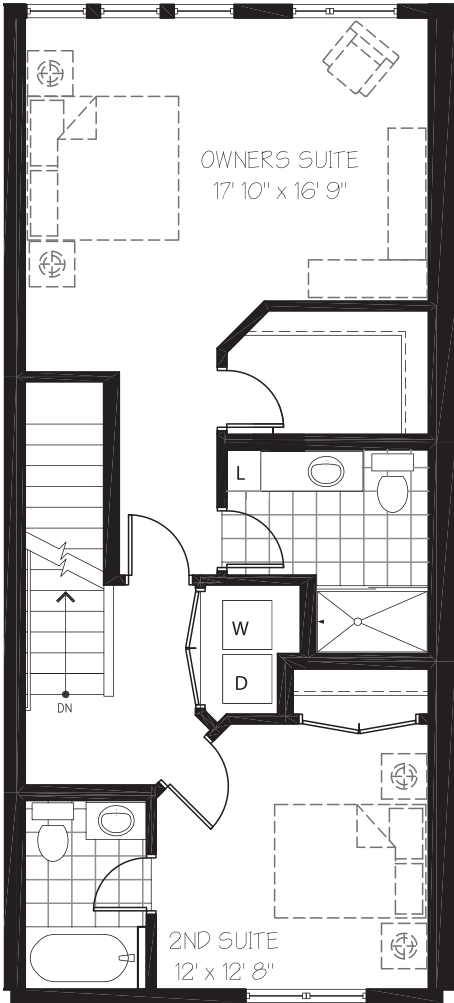

SHADOW *falls*
 Nestled in a River Bluff Neighborhood.

205, 207, 209 & 211
 Otis Ave.
 1,750 sq ft

Rowhouse
 2 Bedrooms
 2 1/2 Bathrooms
 2 Car Garage
 100 sq ft deck

Shadow-Falls.com - 651-276-8555 - 215 Otis Ave., St. Paul, MN