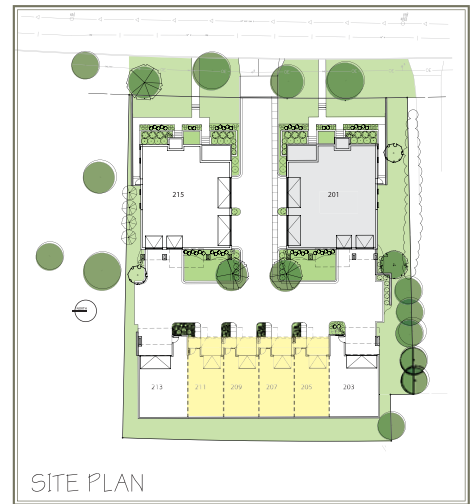

SHADOW *falls*
 Nestled in a River Bluff Neighborhood.

205, 207, 209 & 211
 Otis Ave.
 1,750 sq ft

Rowhouse
 2 Bedrooms
 2 1/2 Bathrooms
 2 Car Garage
 100 sq ft deck

Shadow-Falls.com - 651-276-8555 - 215 Otis Ave., St. Paul, MN