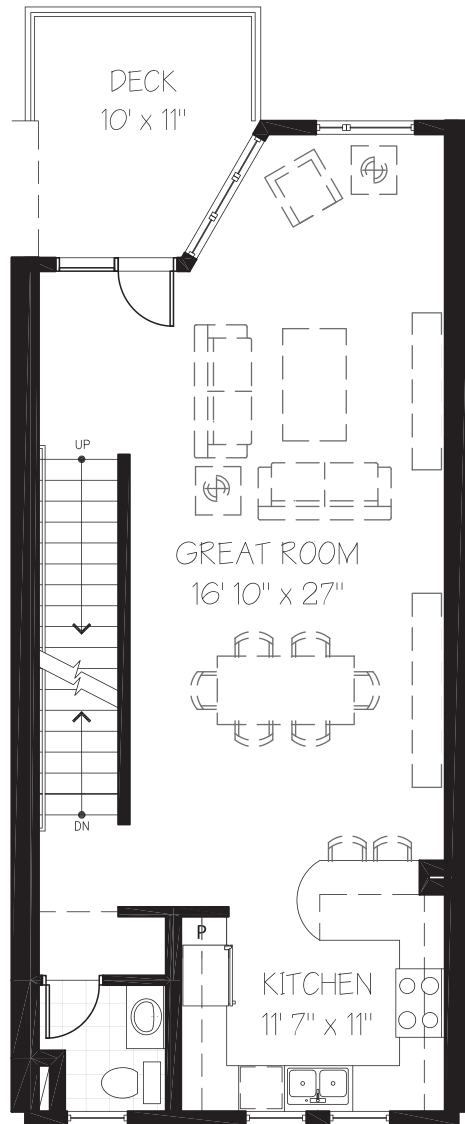

SHADOW *falls*
 Nestled in a River Bluff Neighborhood.

205, 207, 209 & 211
 Otis Ave.
 1,750 sq ft

Rowhouse
 2 Bedrooms
 2 1/2 Bathrooms
 2 Car Garage
 100 sq ft deck

Shadow-Falls.com - 651-276-8555 - 215 Otis Ave., St. Paul, MN