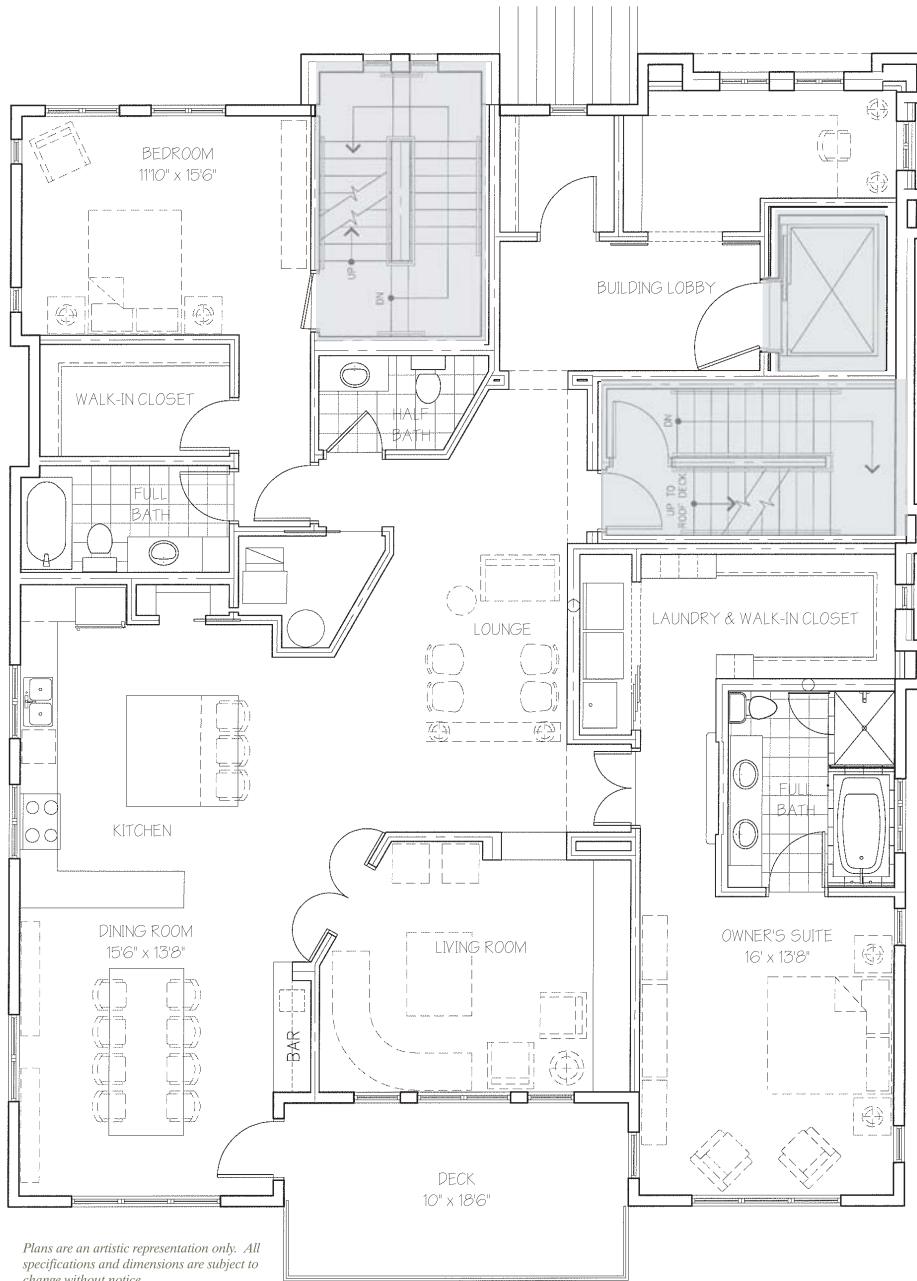

SHADOW *falls*
 Nestled in a River Bluff Neighborhood.

201 Otis Ave #3
 2,512 sq ft

Third Floor
 2 Bedrooms + Den
 3 Bathrooms
 184 sq ft deck
 430 sq ft rooftop patio

Shadow-Falls.com - 651-276-8555 - 215 Otis Ave., St. Paul, MN