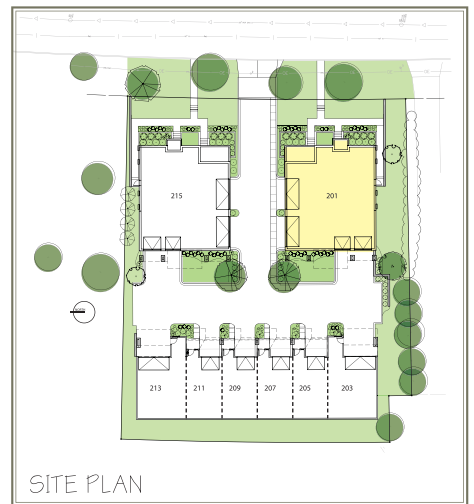

SHADOW *falls*
 Nestled in a River Bluff Neighborhood.

201 Otis Ave #3
 2,512 sq ft

Third Floor
 2 Bedrooms + Den
 3 Bathrooms
 184 sq ft deck
 430 sq ft rooftop patio

Shadow-Falls.com - 651-276-8555 - 215 Otis Ave., St. Paul, MN