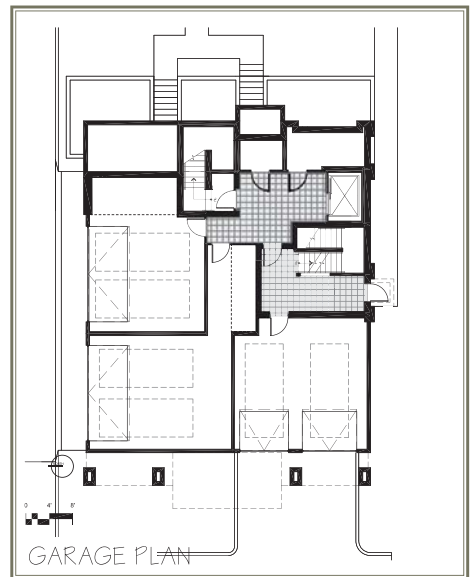

SHADOW *falls*
 Nestled in a River Bluff Neighborhood.

201 Otis Ave #3
 2,512 sq ft

Third Floor
 2 Bedrooms + Den
 3 Bathrooms
 184 sq ft deck
 430 sq ft rooftop patio

Shadow-Falls.com - 651-276-8555 - 215 Otis Ave., St. Paul, MN